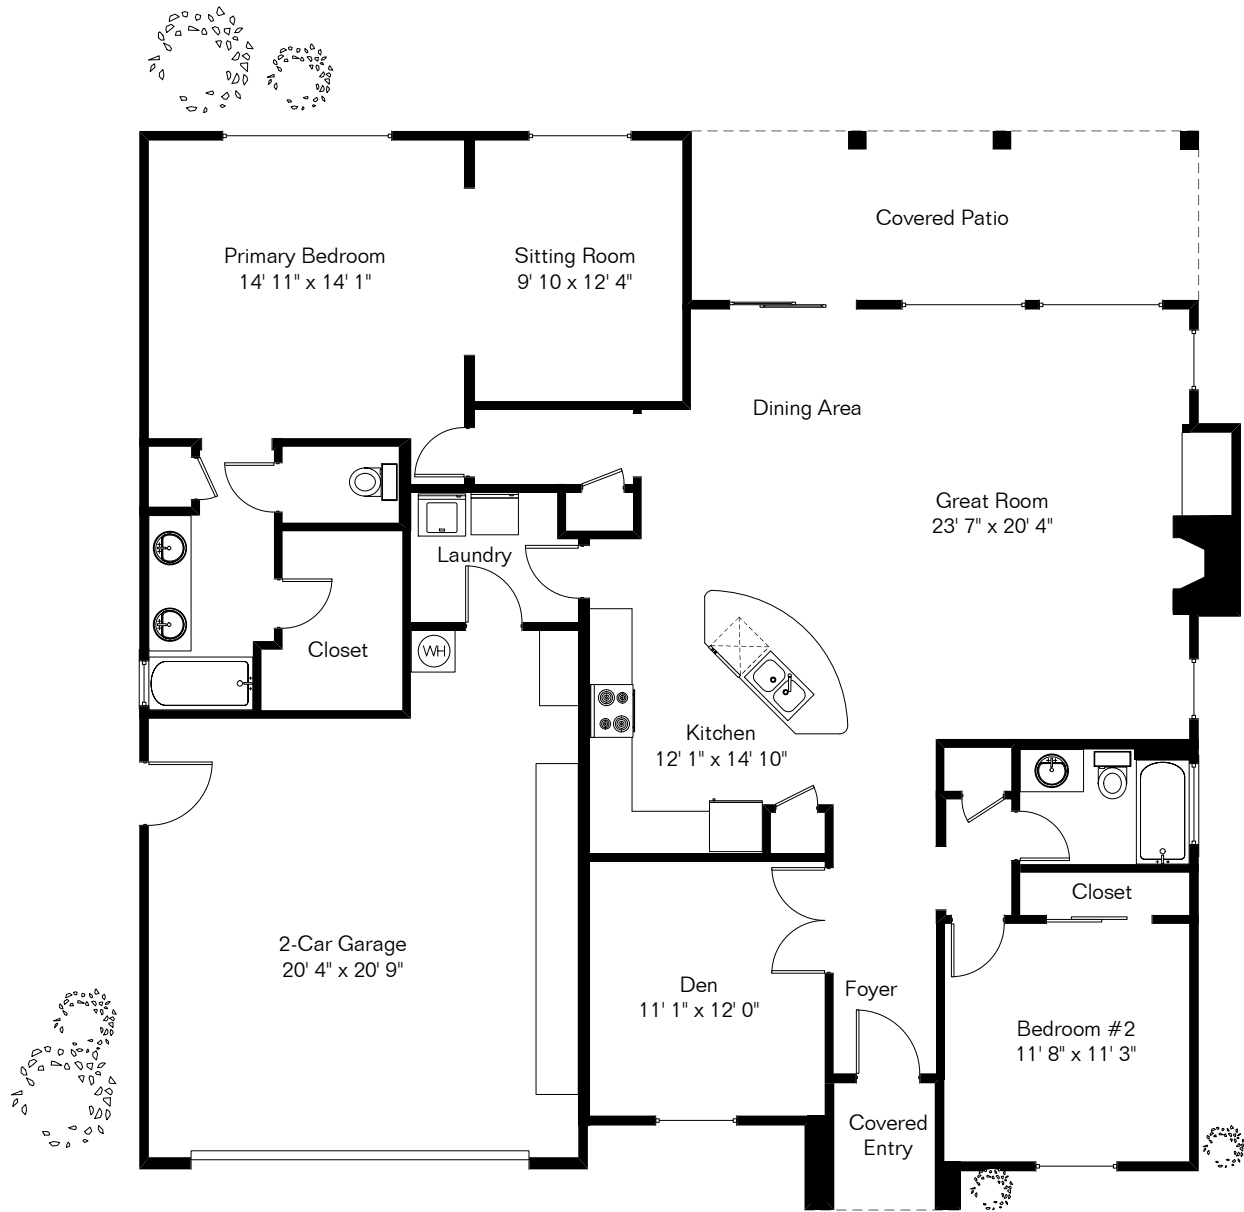

The square footages and room size information are deemed to be reliable but are not guaranteed and should be independently verified. This drawing is for marketing purposes only.

# 20141 N Oxbow Lane

Living Area 1,773 Sq Ft  
Garage 478 Sq Ft

Site Visit May 2023

Copyright 2023 Floor Plans First! LLC  
All Rights Reserved.